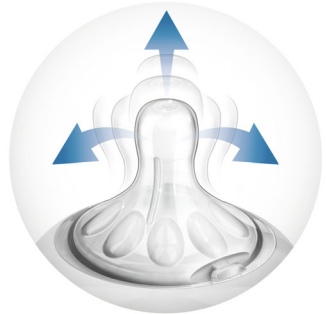

Natural nipple
2 pieces Variable flow, 3m+

Highlights

Natural latch on

The wide breast shaped nipple promotes natural latch on similar to the breast, making it easy for your baby to combine breast and bottle feeding.

Unique comfort petals

Petals inside the nipple increase softness and flexibility without nipple collapse. Your baby will enjoy a more comfortable and contented feed.

Advanced anti-colic valve

Innovative twin valve design reduces colic and discomfort by venting air into the bottle and not baby's tummy.

BPA free

This nipple is made from silicone - a BPA-free material (Following EU directive 2011/8/EU)

Different flow rates

Philips Avent offers four different flow rates to keep up with your baby's growth. Remember that age indications are approximate as babies develop at different rates. Philips Avent offers the newborn flow nipple with 1 hole (0M+), the slow flow nipple with 2 holes (1M+), the medium flow nipple with 3 holes (3M+) and the fast flow nipple with 4 holes (6M+). All nipples are available in twin packs.